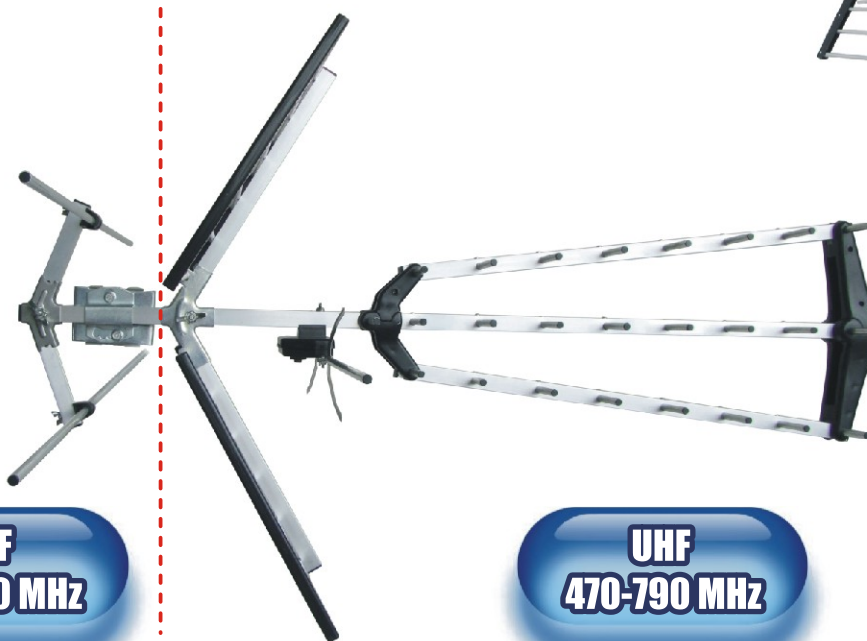

AX 1000+ LTE COMBO VHF-UHF

OUTDOOR AERIAL DVB-T

FEATURES

- Professional High Gain Digital Aerial.
- For outdoor usage - waterproof and UV resistant
- Ideal for fringe reception areas.
- Tilting mast bracket for easy adjustment.
- Full HD design for High Definition TV
- Booms fold flat and reflectors detach for easy storage/transportation.
- Impedance: 75 Ω
- Connection: F-type
- Forward Gain: VHF 6-8 dB, UHF 12-18 dB
- Length 98cm